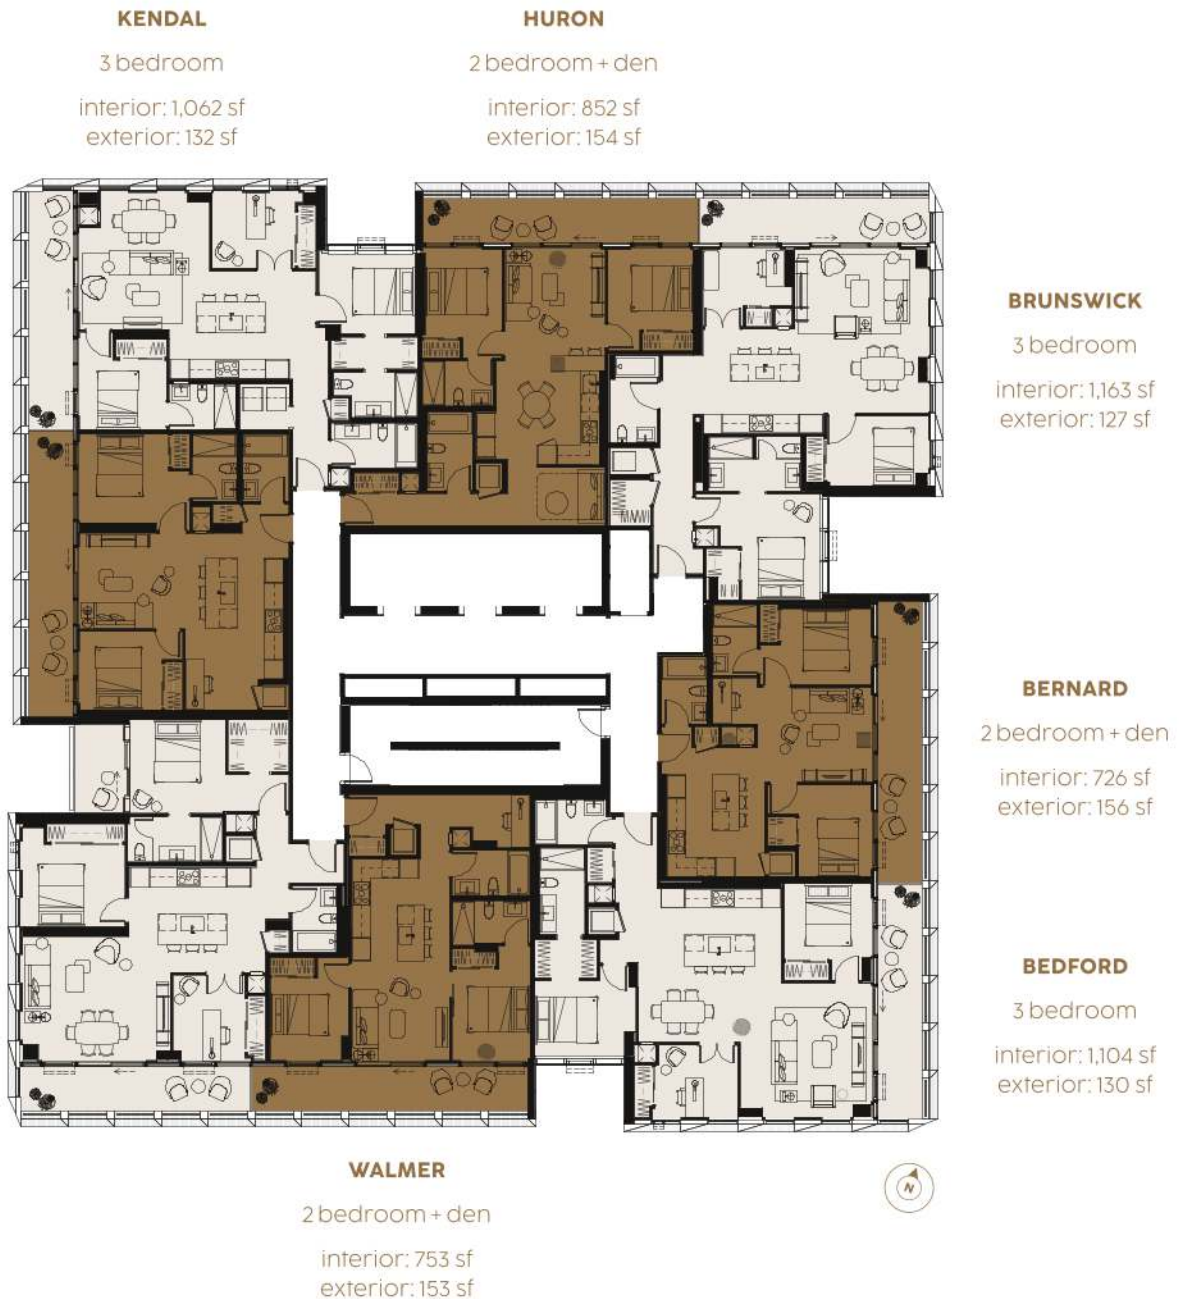

CIELO COLLECTION

LEVELS 9 – 23

- 1 bedroom
- 1 bedroom + den
- 2 bedroom

*Prices, sizes and specifications subject to change without notice. E&O.E. The dimensions shown of this plan are approximate and subject to normal construction variances. Actual useable floor space within the unit may vary from any stated floor areas or dimensions on this plan. Furniture is displayed for illustration purposes only and does not necessarily reflect the electrical, cable or internet outlets. Suites are sold unfurnished. For more information on the method used for calculating the floor area of any unit, reference should be made to Home Construction Regulatory Authority ("HCRA") Directive.

STRATUS COLLECTION

LEVELS 25 – LOWER PENTHOUSE

■ 2 bedroom + den
■ 3 bedroom

*Prices, sizes and specifications subject to change without notice. E&O.E. The dimensions shown of this plan are approximate and subject to normal construction variances. Actual useable floor space within the unit may vary from any stated floor areas or dimensions on this plan. Furniture is displayed for illustration purposes only and does not necessarily reflect the electrical, cable or internet outlets. Suites are sold unfurnished. For more information on the method used for calculating the floor area of any unit, reference should be made to Home Construction Regulatory Authority ("HCRA") Directive.