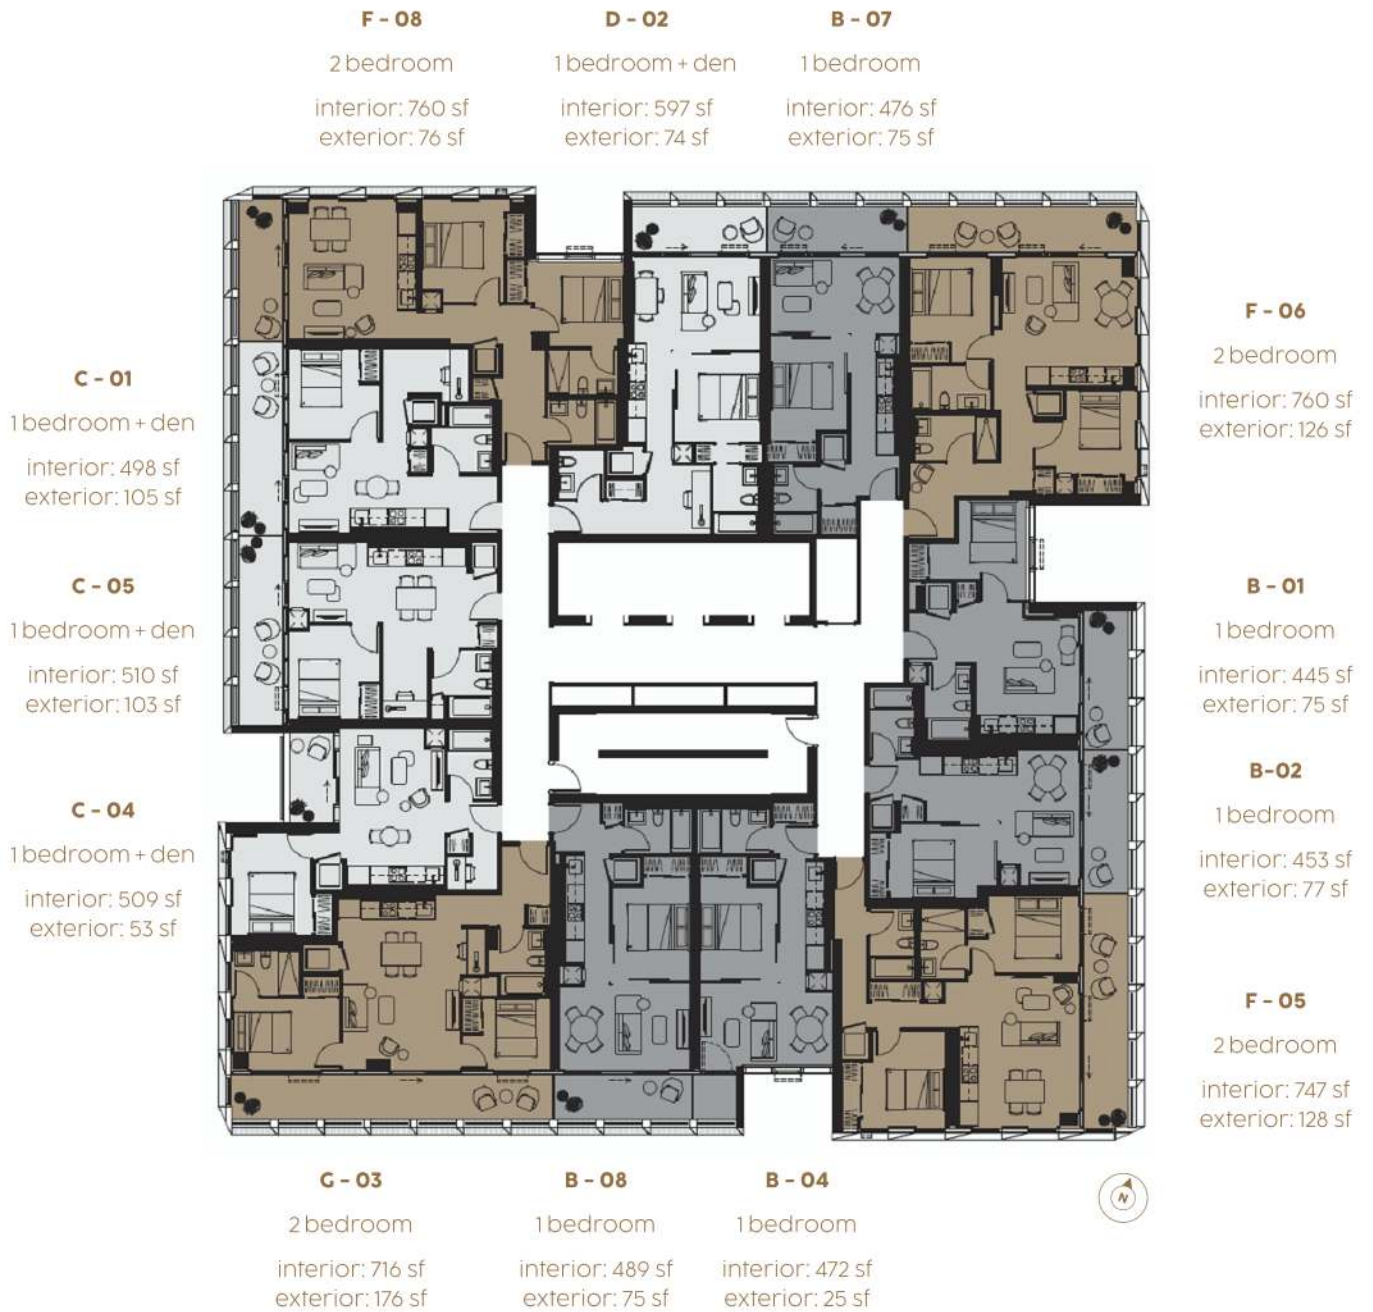

CIELO COLLECTION

LEVELS 9 – 23

- 1 bedroom
- 1 bedroom + den
- 2 bedroom

*Prices, sizes and specifications subject to change without notice. E&O.E. The dimensions shown of this plan are approximate and subject to normal construction variances. Actual useable floor space within the unit may vary from any stated floor areas or dimensions on this plan. Furniture is displayed for illustration purposes only and does not necessarily reflect the electrical, cable or internet outlets. Suites are sold unfurnished. For more information on the method used for calculating the floor area of any unit, reference should be made to Home Construction Regulatory Authority ("HCRA") Directive.

STRATUS COLLECTION

LEVELS 25 – LOWER PENTHOUSE

■ 2 bedroom + den
■ 3 bedroom

*Prices, sizes and specifications subject to change without notice. E&O.E. The dimensions shown of this plan are approximate and subject to normal construction variances. Actual useable floor space within the unit may vary from any stated floor areas or dimensions on this plan. Furniture is displayed for illustration purposes only and does not necessarily reflect the electrical, cable or internet outlets. Suites are sold unfurnished. For more information on the method used for calculating the floor area of any unit, reference should be made to Home Construction Regulatory Authority ("HCRA") Directive.