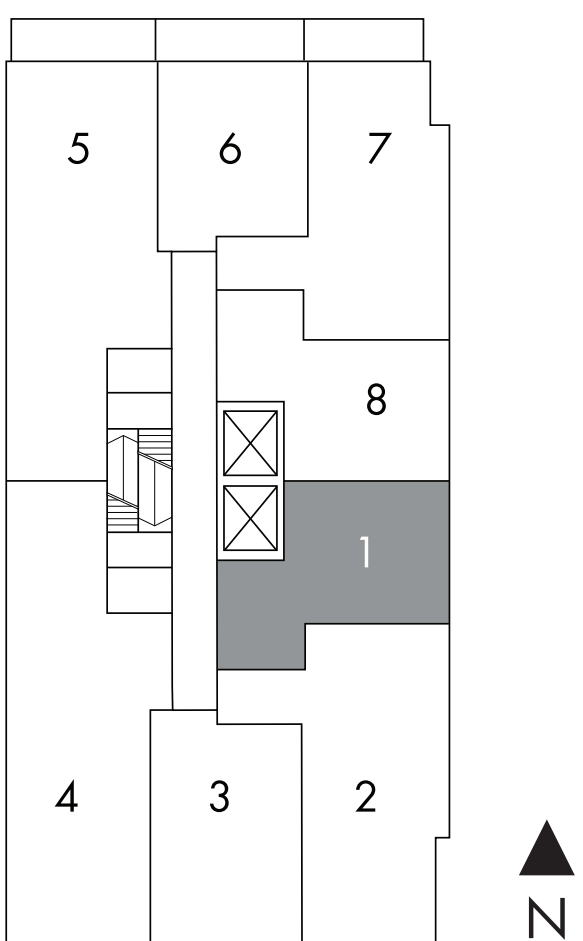

BAUHAUS

Marcks ⁰⁸

one bedroom + den

524sq.ft.

LEVELS 10-27

Window(s), balcony and balcony door may shift in size and/or location. Actual floor area may differ from stated floor area. All prices, sizes and specifications are subject to change without notice. E. & O.E.

BAUHAUS

Vantongerloo 02

one bedroom + den

576 sq.ft.

LEVELS 10-27

Window(s), balcony and balcony door may shift in size and/or location. Actual floor area may differ from stated floor area. All prices, sizes and specifications are subject to change without notice. E. & O.E.

BAUHAUS

Klee 01

one bedroom + den

622 sq.ft.

LEVELS 3-8

Window(s), balcony and balcony door may shift in size and/or location. Actual floor area may differ from stated floor area. All prices, sizes and specifications are subject to change without notice. E. & O.E.

BAUHAUS

Henri ⁰⁸ one bedroom + den

626 sq.ft.

LEVELS 3-8

Window(s), balcony and balcony door may shift in size and/or location. Actual floor area may differ from stated floor area. All prices, sizes and specifications are subject to change without notice. E. & O.E.