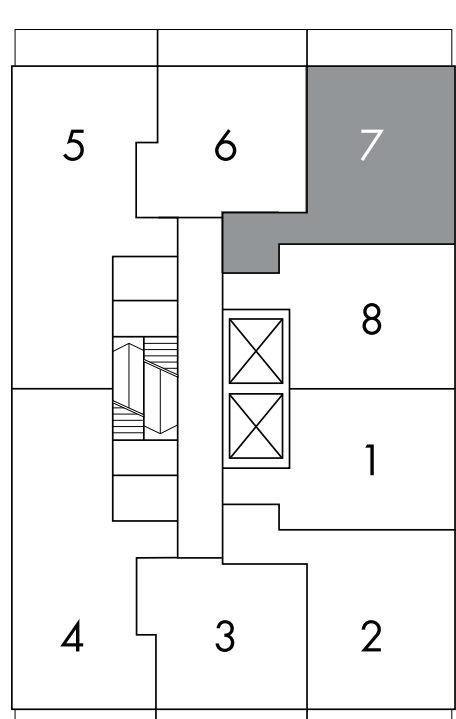

BAUHAUS

Marcks ⁰⁸

one bedroom + den

524sq.ft.

LEVELS 10-27

Window(s), balcony and balcony door may shift in size and/or location. Actual floor area may differ from stated floor area. All prices, sizes and specifications are subject to change without notice. E. & O.E.

BAUHAUS

Vantongerloo 02

one bedroom + den

576 sq.ft.

LEVELS 10-27

Window(s), balcony and balcony door may shift in size and/or location. Actual floor area may differ from stated floor area. All prices, sizes and specifications are subject to change without notice. E. & O.E.

BAUHAUS

Albers ⁰⁷

one bedroom + den

581 sq.ft.

LEVELS 10-27

Window(s), balcony and balcony door may shift in size and/or location. Actual floor area may differ from stated floor area. All prices, sizes and specifications are subject to change without notice. E. & O.E.

BAUHAUS

Klee 01

one bedroom + den

622 sq.ft.

LEVELS 3-8

Window(s), balcony and balcony door may shift in size and/or location. Actual floor area may differ from stated floor area. All prices, sizes and specifications are subject to change without notice. E. & O.E.