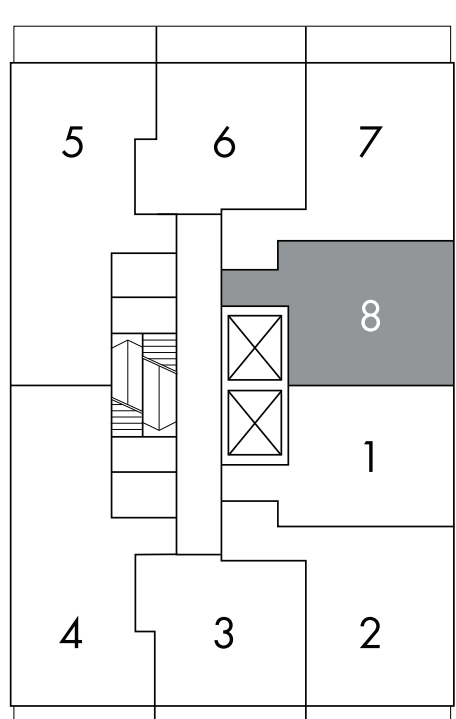

BAUHAUS

Peterhans ⁰¹

one bedroom

515 sq.ft.

LEVELS 9-27

Window(s), balcony and balcony door may shift in size and/or location. Actual floor area may differ from stated floor area. All prices, sizes and specifications are subject to change without notice. E. & O.E.

BAUHAUS

Marcks ⁰⁸

one bedroom + den

524sq.ft.

LEVELS 10-27

Window(s), balcony and balcony door may shift in size and/or location. Actual floor area may differ from stated floor area. All prices, sizes and specifications are subject to change without notice. E. & O.E.

BAUHAUS

Vantongerloo 02

one bedroom + den

576 sq.ft.

LEVELS 10-27

Window(s), balcony and balcony door may shift in size and/or location. Actual floor area may differ from stated floor area. All prices, sizes and specifications are subject to change without notice. E. & O.E.

BAUHAUS

Albers ⁰⁷

one bedroom + den

581 sq.ft.

LEVELS 10-27

Window(s), balcony and balcony door may shift in size and/or location. Actual floor area may differ from stated floor area. All prices, sizes and specifications are subject to change without notice. E. & O.E.