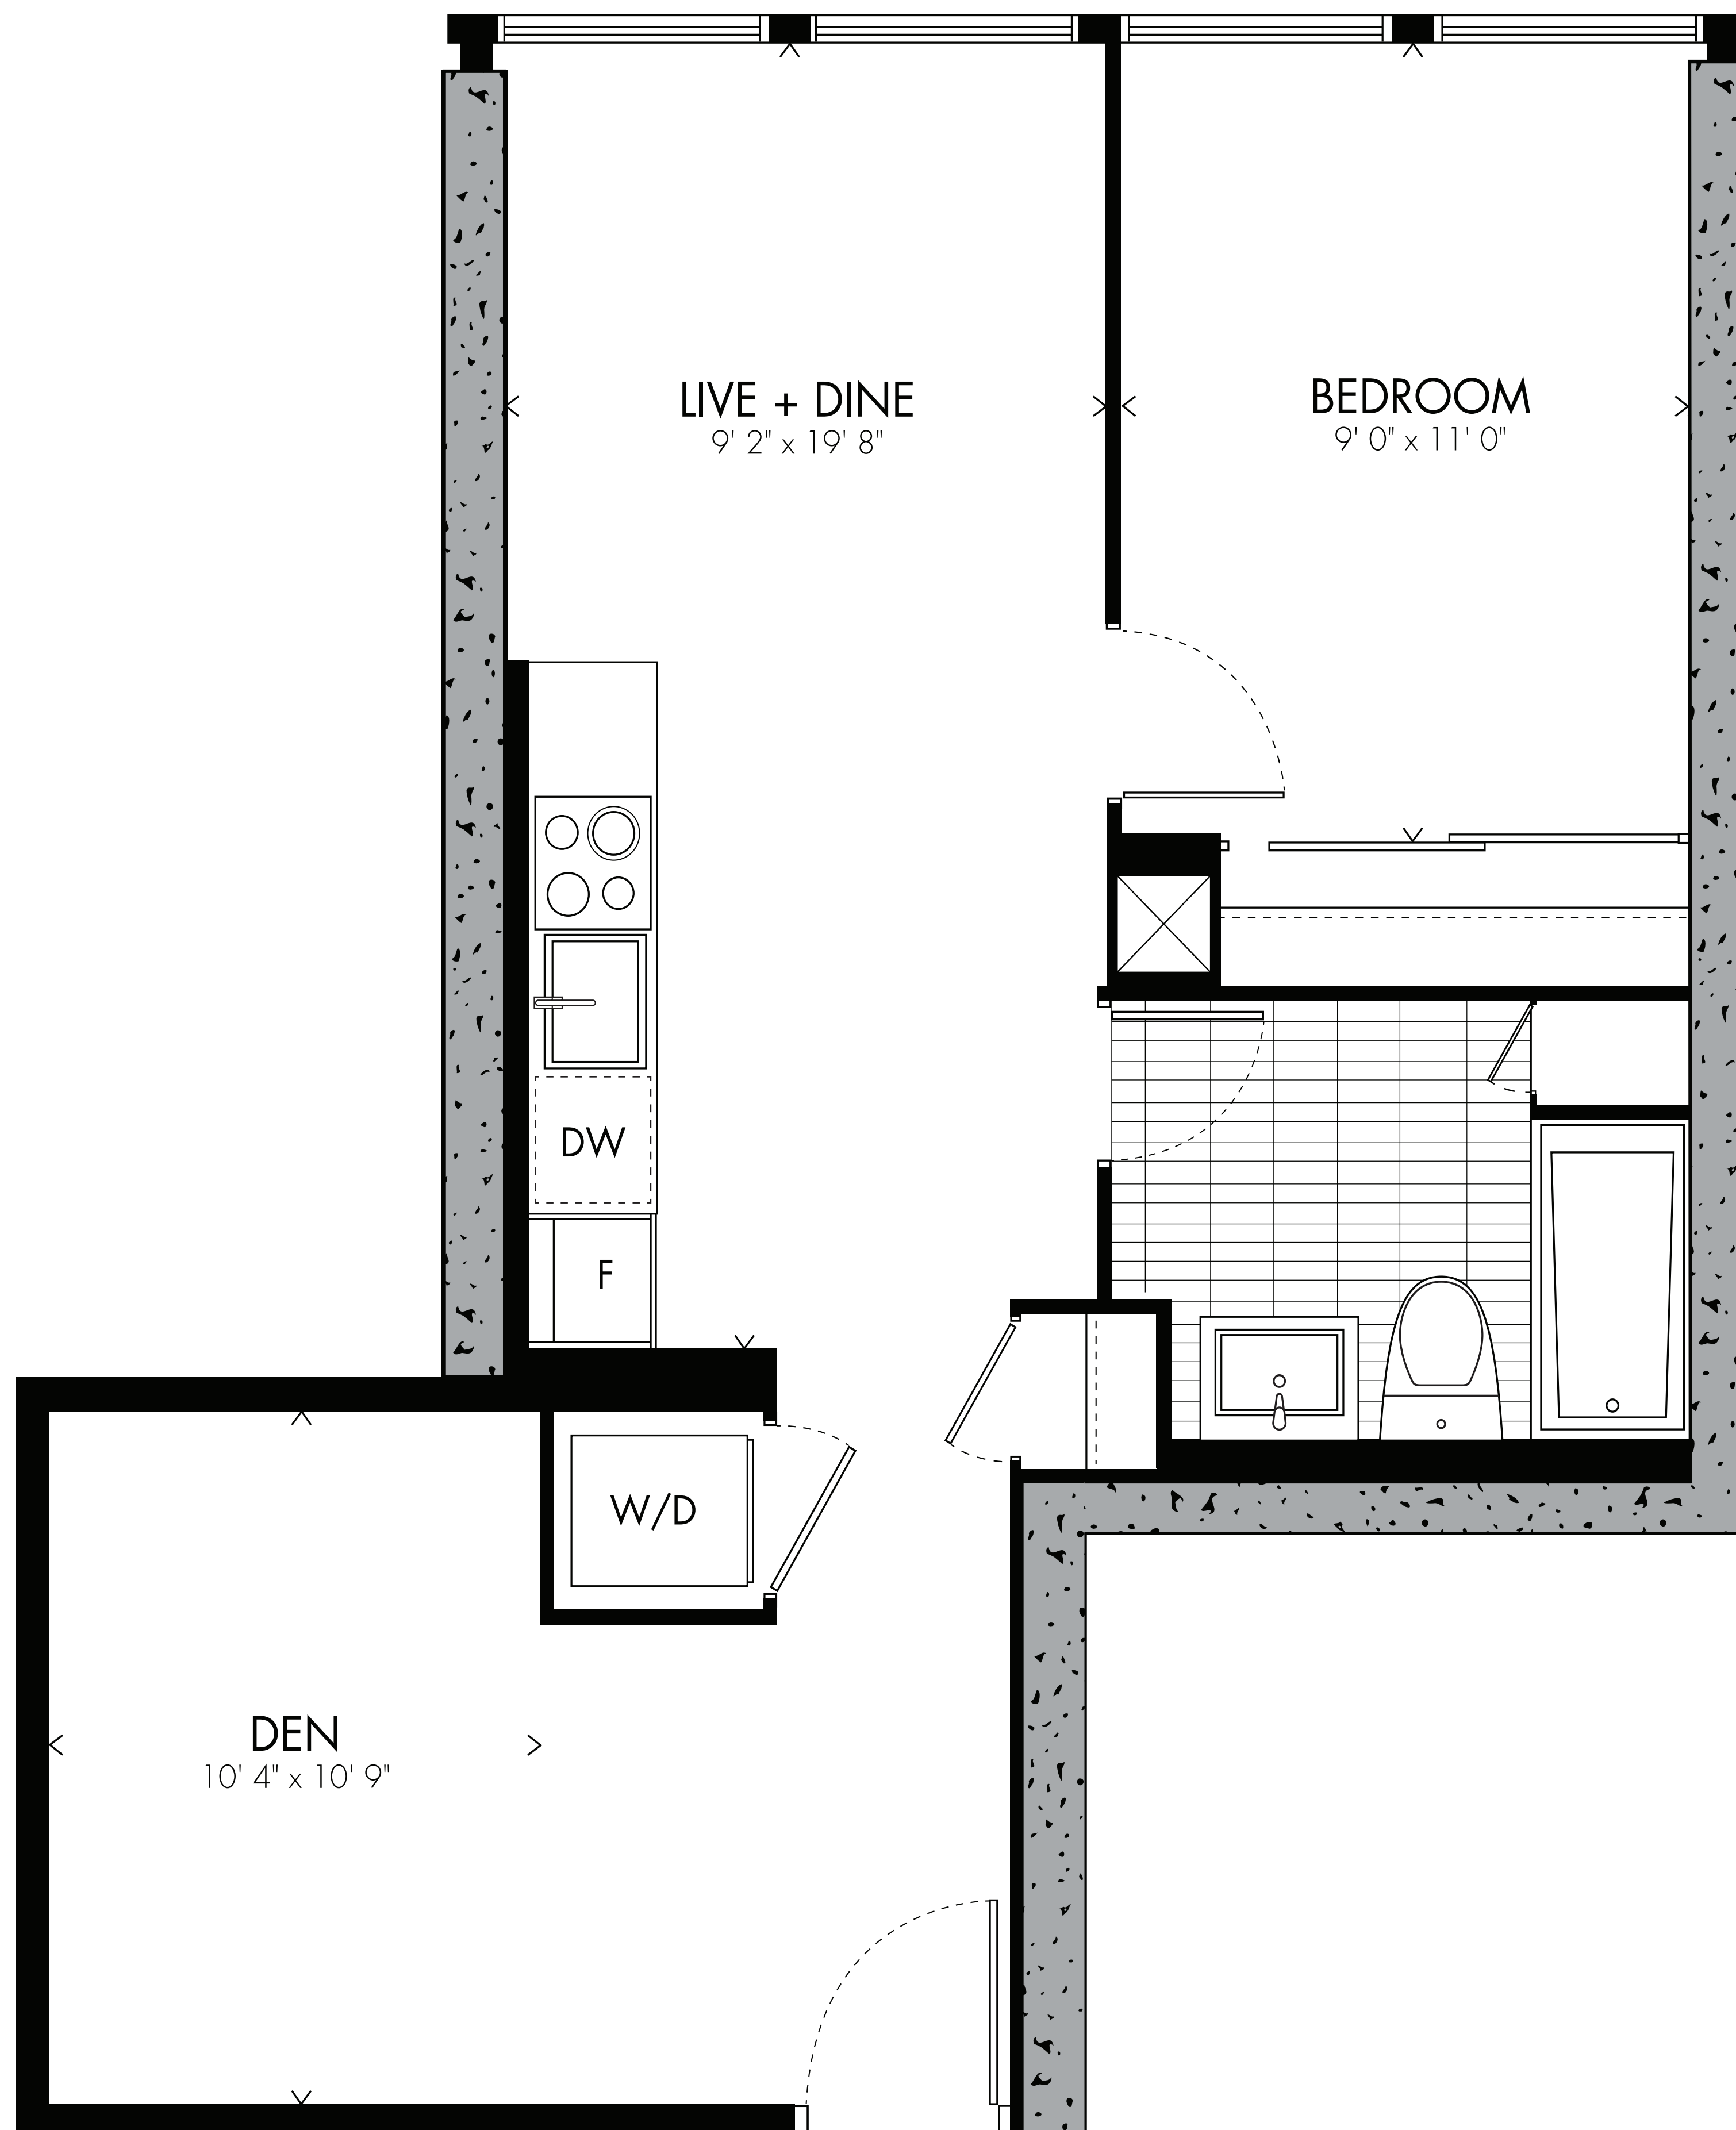

BAUHAUS

Marcks ⁰⁸

one bedroom + den

524sq.ft.

LEVELS 10-27

Window(s), balcony and balcony door may shift in size and/or location. Actual floor area may differ from stated floor area. All prices, sizes and specifications are subject to change without notice. E. & O.E.

BAUHAUS

Vantongerloo 02

one bedroom + den

576 sq.ft.

LEVELS 10-27

Window(s), balcony and balcony door may shift in size and/or location. Actual floor area may differ from stated floor area. All prices, sizes and specifications are subject to change without notice. E. & O.E.

BAUHAUS

Klee 01

one bedroom + den

622 sq.ft.

LEVELS 3-8

Window(s), balcony and balcony door may shift in size and/or location. Actual floor area may differ from stated floor area. All prices, sizes and specifications are subject to change without notice. E. & O.E.

BAUHAUS

Henri ⁰⁸ one bedroom + den

626 sq.ft.

LEVELS 3-8

Window(s), balcony and balcony door may shift in size and/or location. Actual floor area may differ from stated floor area. All prices, sizes and specifications are subject to change without notice. E. & O.E.