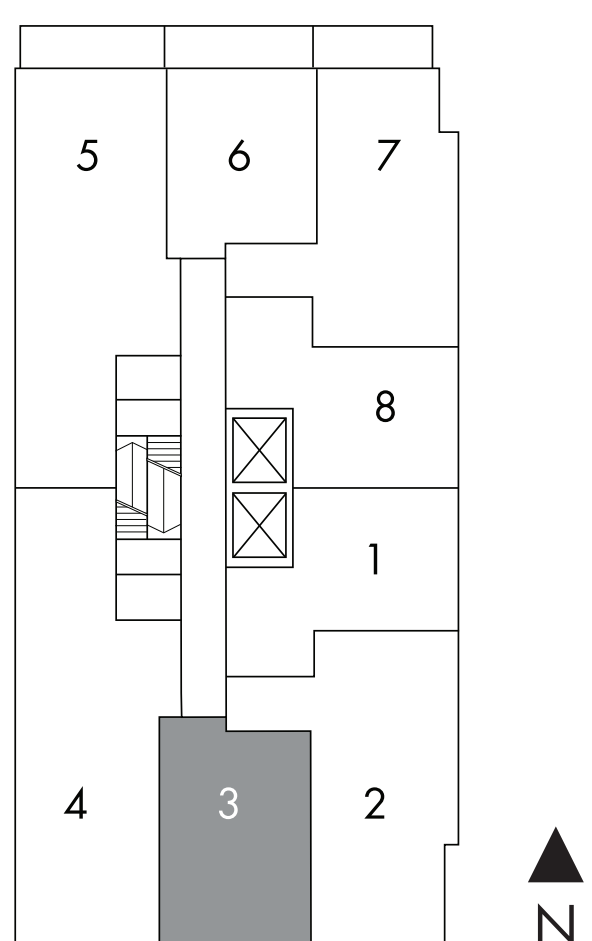

BAUHAUS

Kandinsky ⁰³

one bedroom + den

653 sq.ft.

LEVELS 3-8

Window(s), balcony and balcony door may shift in size and/or location. Actual floor area may differ from stated floor area. All prices, sizes and specifications are subject to change without notice. E. & O.E.