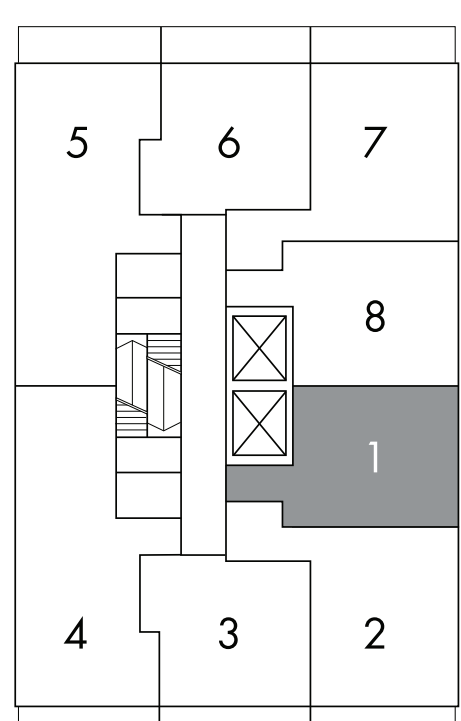

BAUHAUS

Peterhans ⁰¹

one bedroom

515 sq.ft.

LEVELS 9-27

Window(s), balcony and balcony door may shift in size and/or location. Actual floor area may differ from stated floor area. All prices, sizes and specifications are subject to change without notice. E. & O.E.

BAUHAUS

Marcks ⁰⁸

one bedroom + den

524sq.ft.

LEVELS 10-27

Window(s), balcony and balcony door may shift in size and/or location. Actual floor area may differ from stated floor area. All prices, sizes and specifications are subject to change without notice. E. & O.E.

BAUHAUS

Vantongerloo 02

one bedroom + den

576 sq.ft.

LEVELS 10-27

Window(s), balcony and balcony door may shift in size and/or location. Actual floor area may differ from stated floor area. All prices, sizes and specifications are subject to change without notice. E. & O.E.