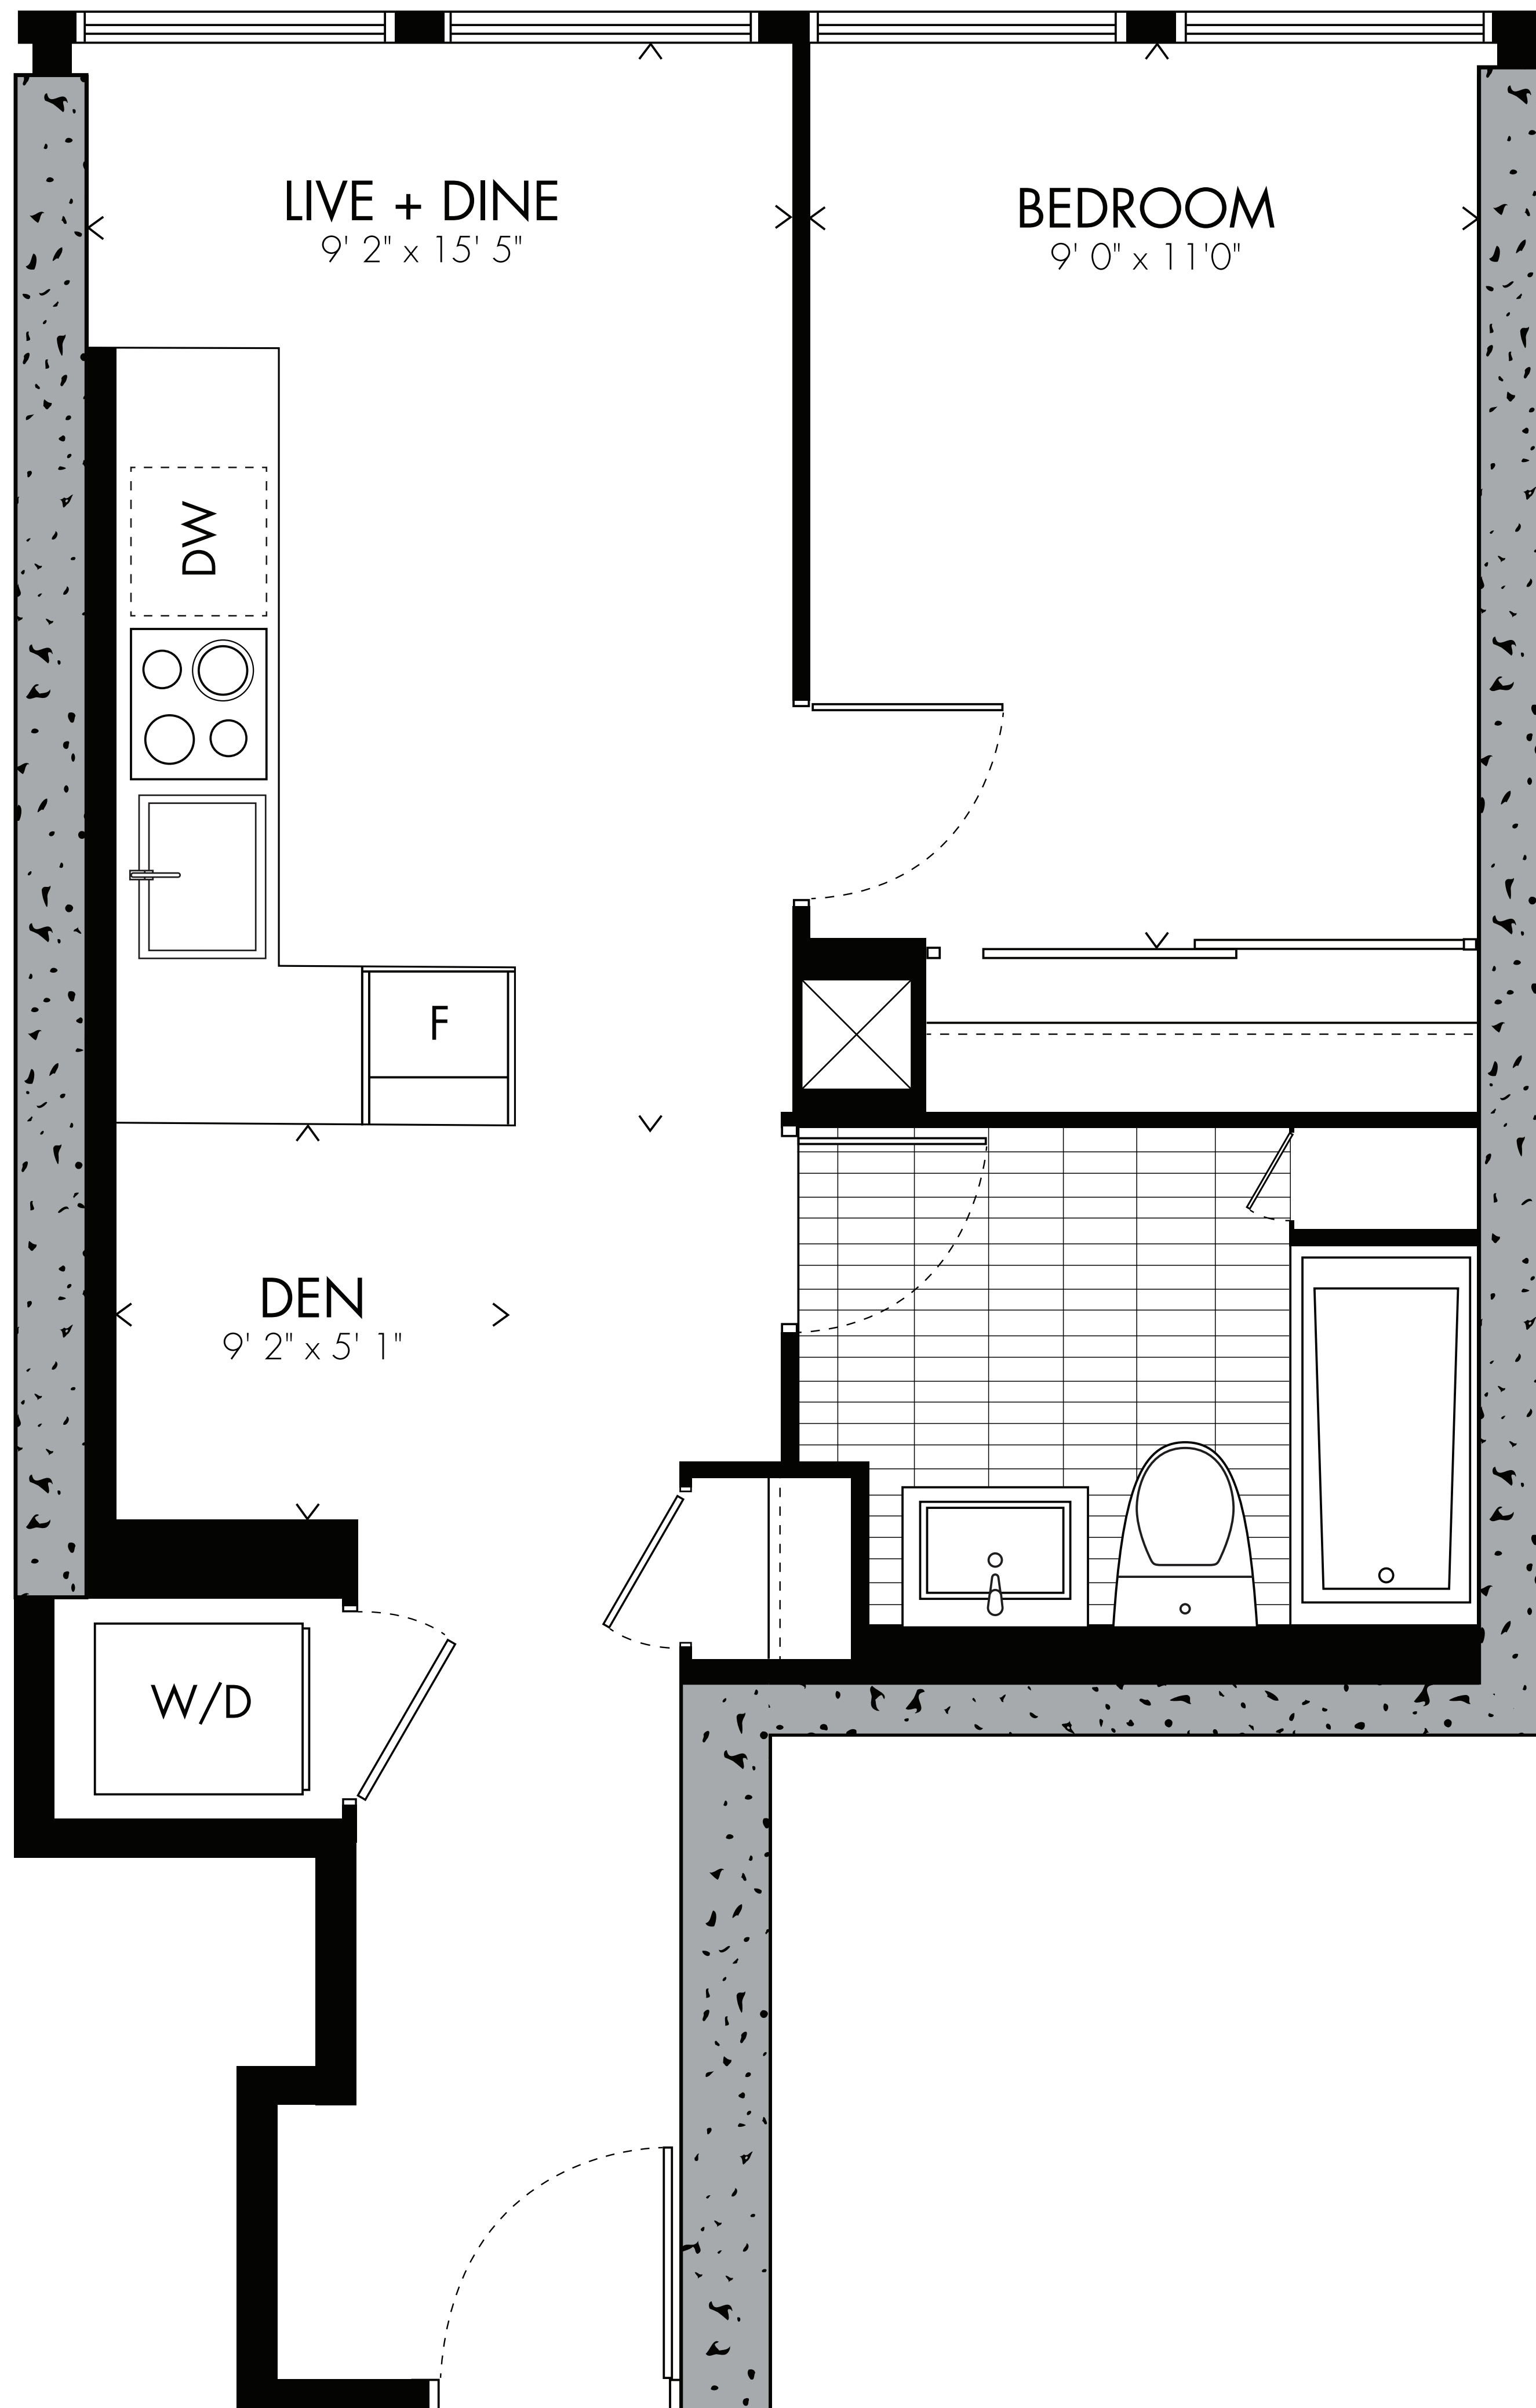

BAUHAUS

Peterhans ⁰¹

one bedroom

515 sq.ft.

LEVELS 9-27

Window(s), balcony and balcony door may shift in size and/or location. Actual floor area may differ from stated floor area. All prices, sizes and specifications are subject to change without notice. E. & O.E.

BAUHAUS

Marcks ⁰⁸

one bedroom + den

524sq.ft.

LEVELS 10-27

Window(s), balcony and balcony door may shift in size and/or location. Actual floor area may differ from stated floor area. All prices, sizes and specifications are subject to change without notice. E. & O.E.

BAUHAUS

Vantongerloo 02

one bedroom + den

576 sq.ft.

LEVELS 10-27

Window(s), balcony and balcony door may shift in size and/or location. Actual floor area may differ from stated floor area. All prices, sizes and specifications are subject to change without notice. E. & O.E.

BAUHAUS

Albers ⁰⁷

one bedroom + den

581 sq.ft.

LEVELS 10-27

Window(s), balcony and balcony door may shift in size and/or location. Actual floor area may differ from stated floor area. All prices, sizes and specifications are subject to change without notice. E. & O.E.