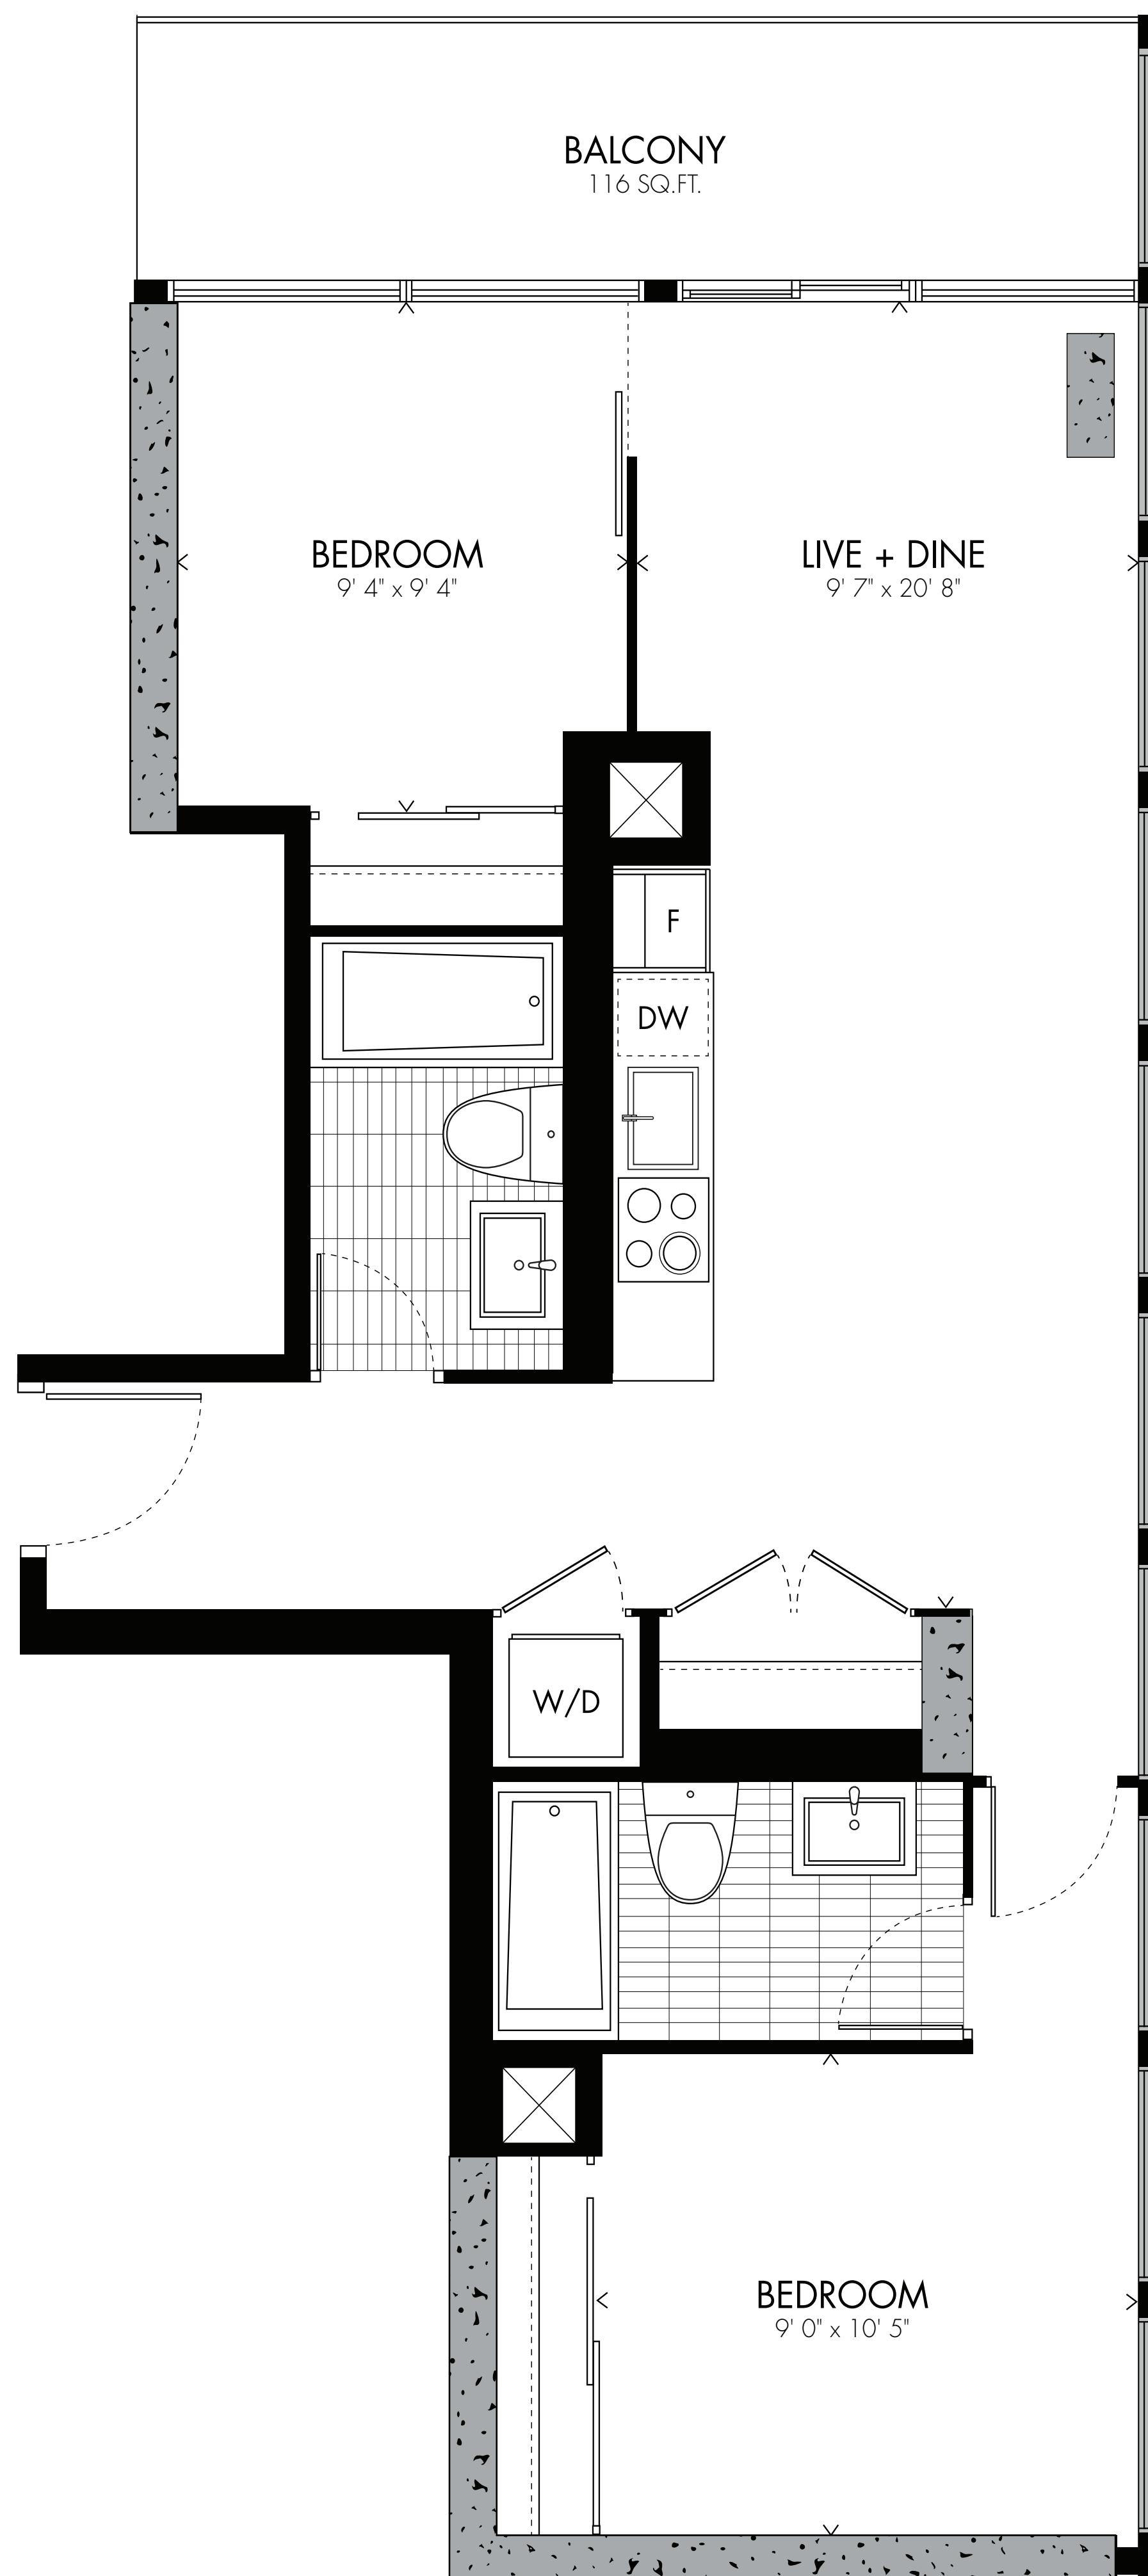

Breuer ⁰⁴ two bedroom

765 sq.ft.

LEVELS 10-27

BAUHAUS