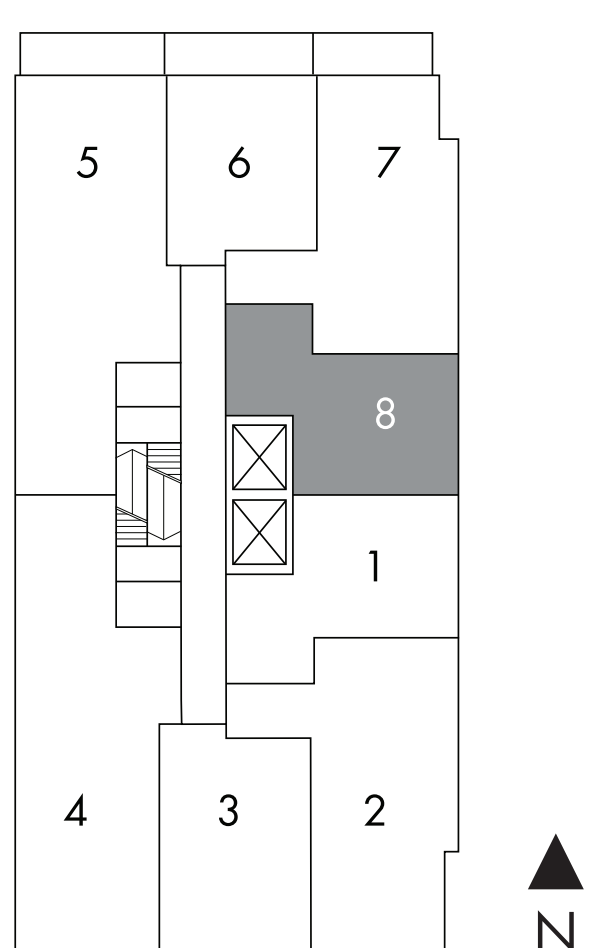

BAUHAUS

Marcks ⁰⁸

one bedroom + den

524sq.ft.

LEVELS 10-27

Window(s), balcony and balcony door may shift in size and/or location. Actual floor area may differ from stated floor area. All prices, sizes and specifications are subject to change without notice. E. & O.E.

BAUHAUS

Vantongerloo 02

one bedroom + den

576 sq.ft.

LEVELS 10-27

Window(s), balcony and balcony door may shift in size and/or location. Actual floor area may differ from stated floor area. All prices, sizes and specifications are subject to change without notice. E. & O.E.

BAUHAUS

Klee 01

one bedroom + den

622 sq.ft.

LEVELS 3-8

Window(s), balcony and balcony door may shift in size and/or location. Actual floor area may differ from stated floor area. All prices, sizes and specifications are subject to change without notice. E. & O.E.

BAUHAUS

Henri ⁰⁸ one bedroom + den

626 sq.ft.

LEVELS 3-8

Window(s), balcony and balcony door may shift in size and/or location. Actual floor area may differ from stated floor area. All prices, sizes and specifications are subject to change without notice. E. & O.E.