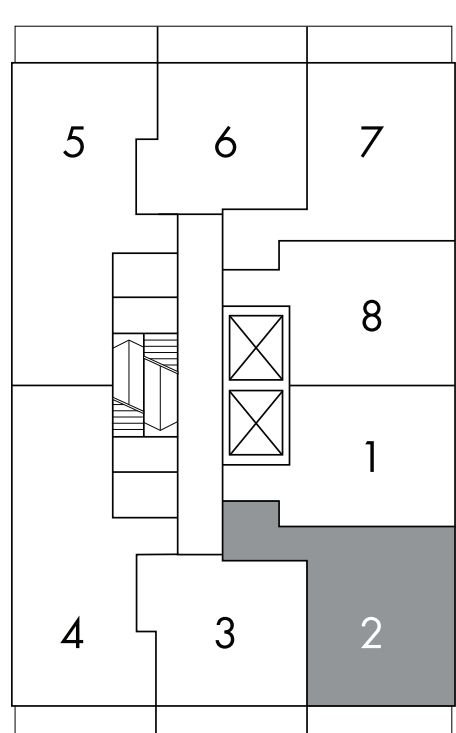

BAUHAUS

Peterhans ⁰¹

one bedroom

515 sq.ft.

LEVELS 9-27

Window(s), balcony and balcony door may shift in size and/or location. Actual floor area may differ from stated floor area. All prices, sizes and specifications are subject to change without notice. E. & O.E.

BAUHAUS

Marcks ⁰⁸

one bedroom + den

524sq.ft.

LEVELS 10-27

Window(s), balcony and balcony door may shift in size and/or location. Actual floor area may differ from stated floor area. All prices, sizes and specifications are subject to change without notice. E. & O.E.

BAUHAUS

Vantongerloo 02

one bedroom + den

576 sq.ft.

LEVELS 10-27

Window(s), balcony and balcony door may shift in size and/or location. Actual floor area may differ from stated floor area. All prices, sizes and specifications are subject to change without notice. E. & O.E.

BAUHAUS

Albers ⁰⁷

one bedroom + den

581 sq.ft.

LEVELS 10-27

Window(s), balcony and balcony door may shift in size and/or location. Actual floor area may differ from stated floor area. All prices, sizes and specifications are subject to change without notice. E. & O.E.