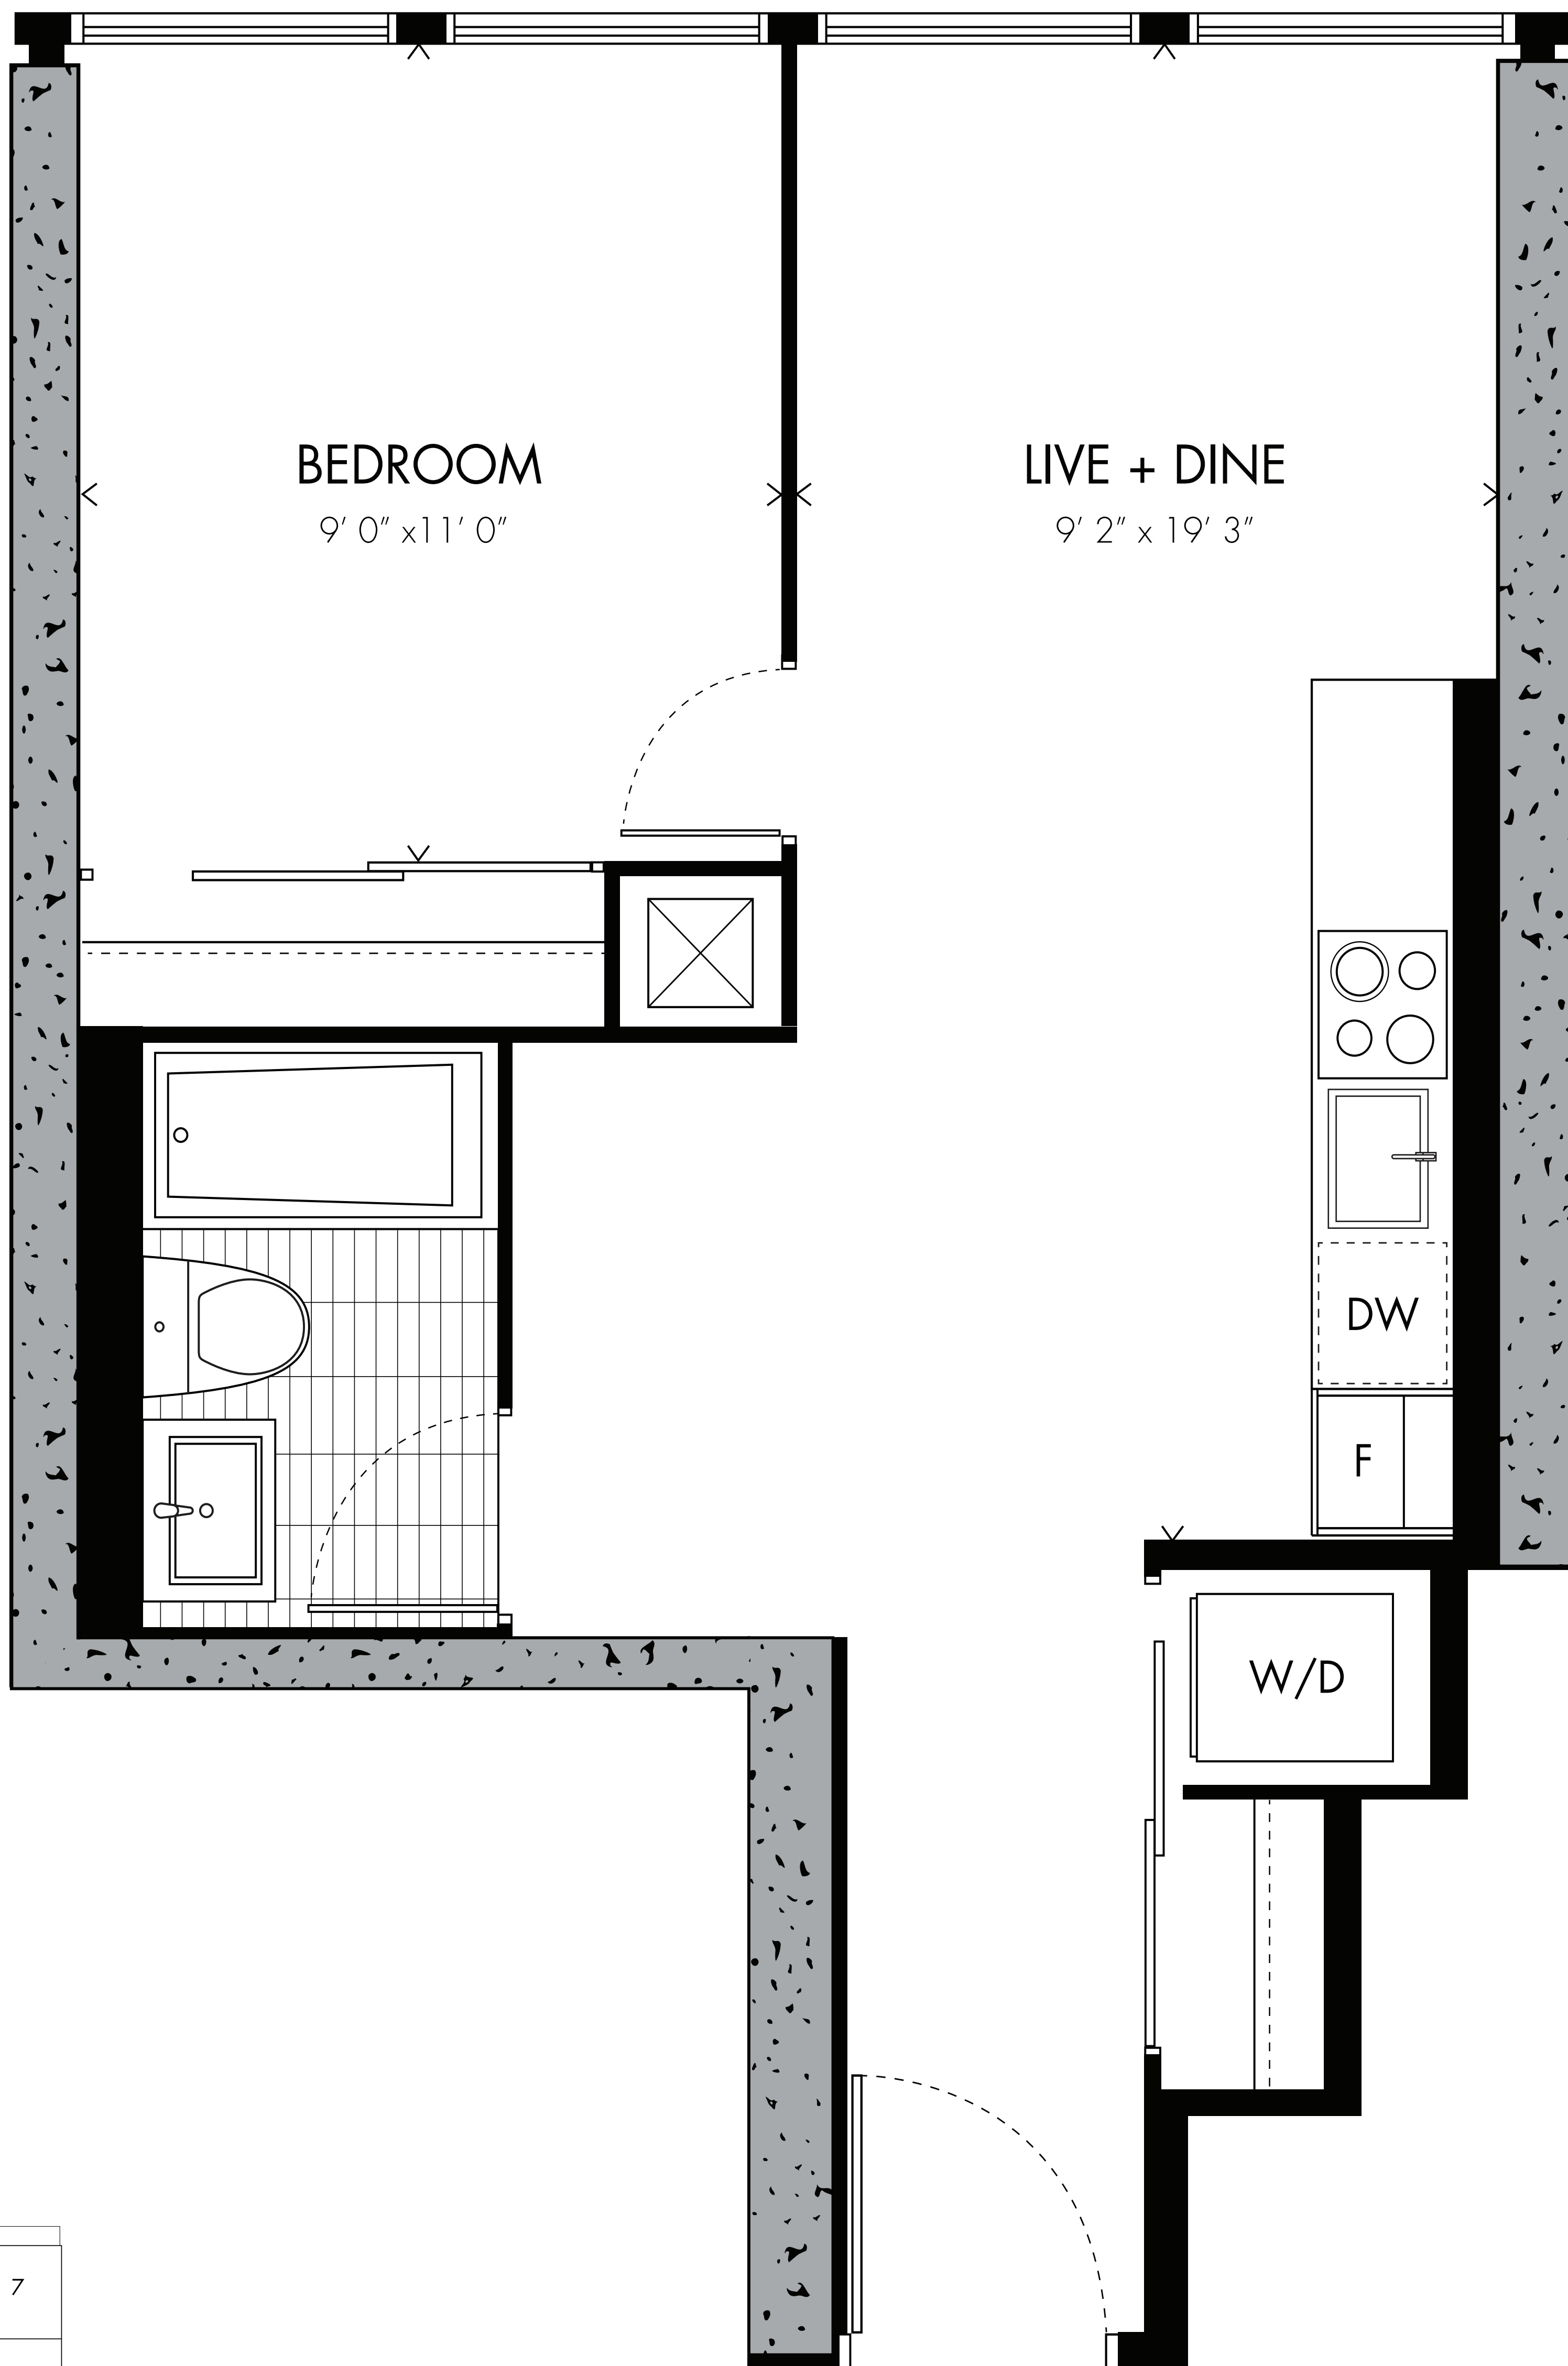

BAUHAUS

Peterhans ⁰¹

one bedroom

515 sq.ft.

LEVELS 9-27

Window(s), balcony and balcony door may shift in size and/or location. Actual floor area may differ from stated floor area. All prices, sizes and specifications are subject to change without notice. E. & O.E.

BAUHAUS

Marcks ⁰⁸

one bedroom + den

524sq.ft.

LEVELS 10-27

Window(s), balcony and balcony door may shift in size and/or location. Actual floor area may differ from stated floor area. All prices, sizes and specifications are subject to change without notice. E. & O.E.

BAUHAUS

Vantongerloo 02

one bedroom + den

576 sq.ft.

LEVELS 10-27

Window(s), balcony and balcony door may shift in size and/or location. Actual floor area may differ from stated floor area. All prices, sizes and specifications are subject to change without notice. E. & O.E.

BAUHAUS

Albers ⁰⁷

one bedroom + den

581 sq.ft.

LEVELS 10-27

Window(s), balcony and balcony door may shift in size and/or location. Actual floor area may differ from stated floor area. All prices, sizes and specifications are subject to change without notice. E. & O.E.