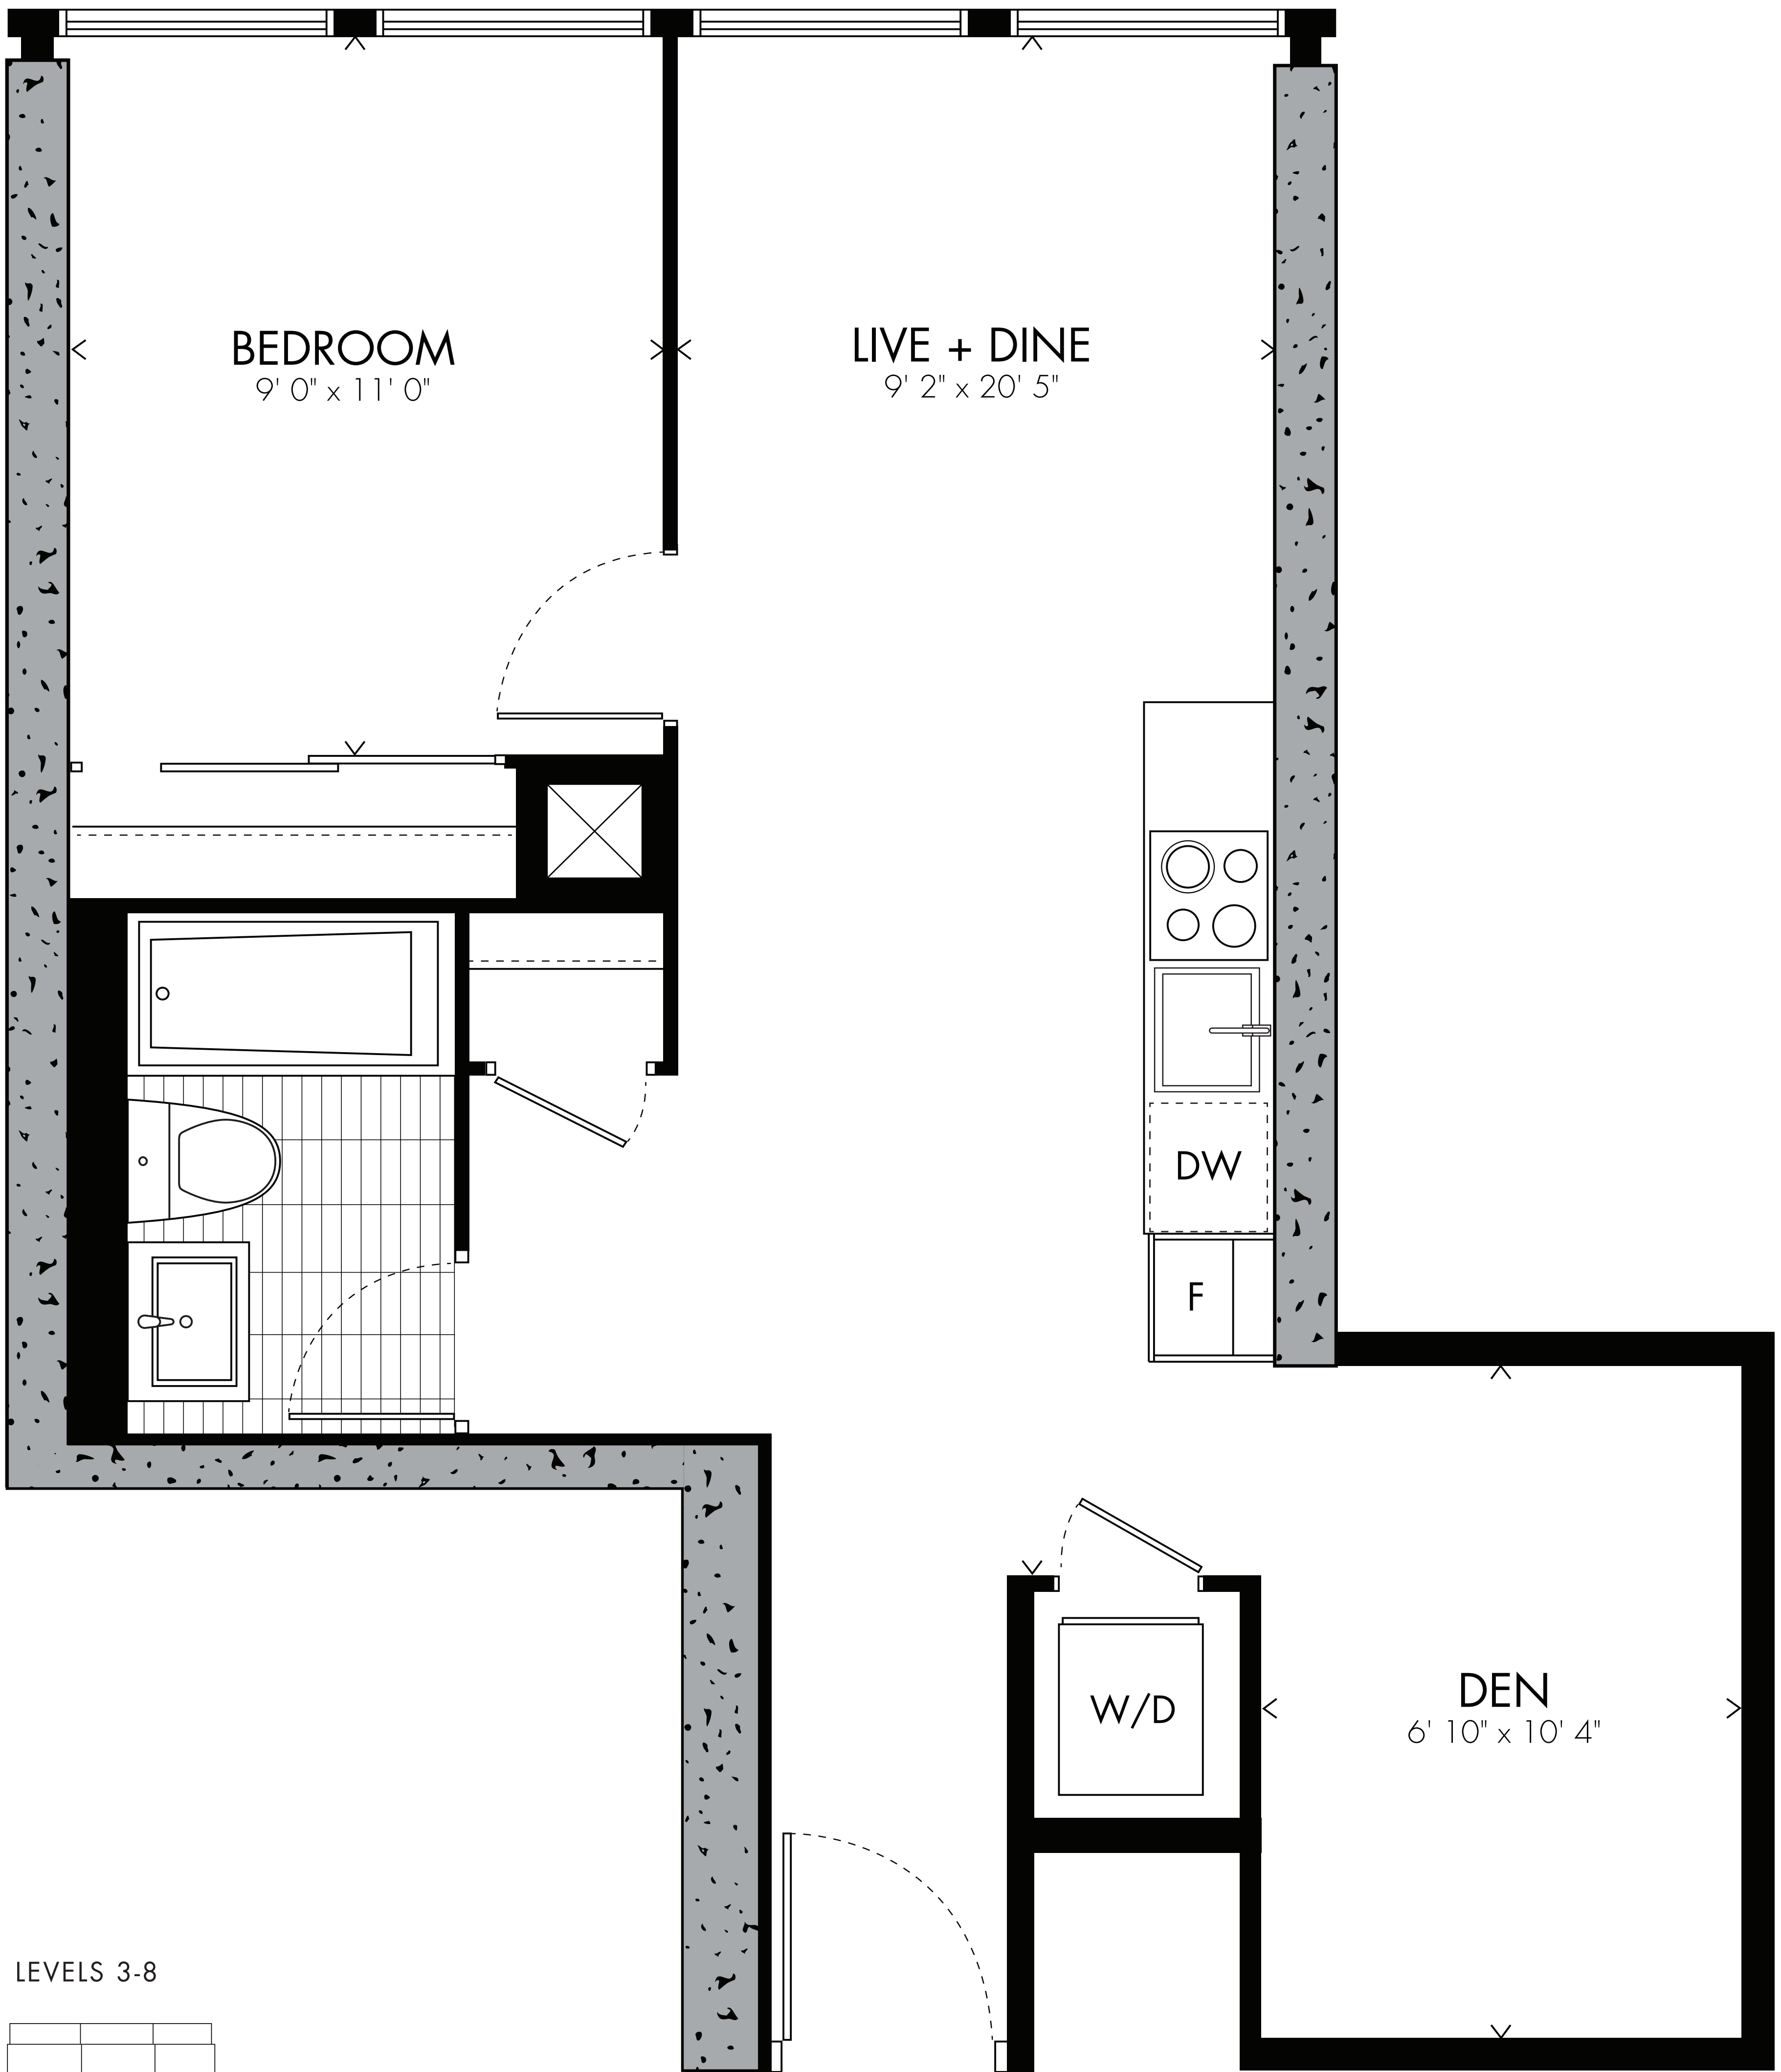

BAUHAUS

Marcks ⁰⁸

one bedroom + den

524sq.ft.

LEVELS 10-27

Window(s), balcony and balcony door may shift in size and/or location. Actual floor area may differ from stated floor area. All prices, sizes and specifications are subject to change without notice. E. & O.E.

BAUHAUS

Vantongerloo 02

one bedroom + den

576 sq.ft.

LEVELS 10-27

Window(s), balcony and balcony door may shift in size and/or location. Actual floor area may differ from stated floor area. All prices, sizes and specifications are subject to change without notice. E. & O.E.

BAUHAUS

Albers ⁰⁷

one bedroom + den

581 sq.ft.

LEVELS 10-27

Window(s), balcony and balcony door may shift in size and/or location. Actual floor area may differ from stated floor area. All prices, sizes and specifications are subject to change without notice. E. & O.E.

BAUHAUS

Klee 01

one bedroom + den

622 sq.ft.

LEVELS 3-8

Window(s), balcony and balcony door may shift in size and/or location. Actual floor area may differ from stated floor area. All prices, sizes and specifications are subject to change without notice. E. & O.E.