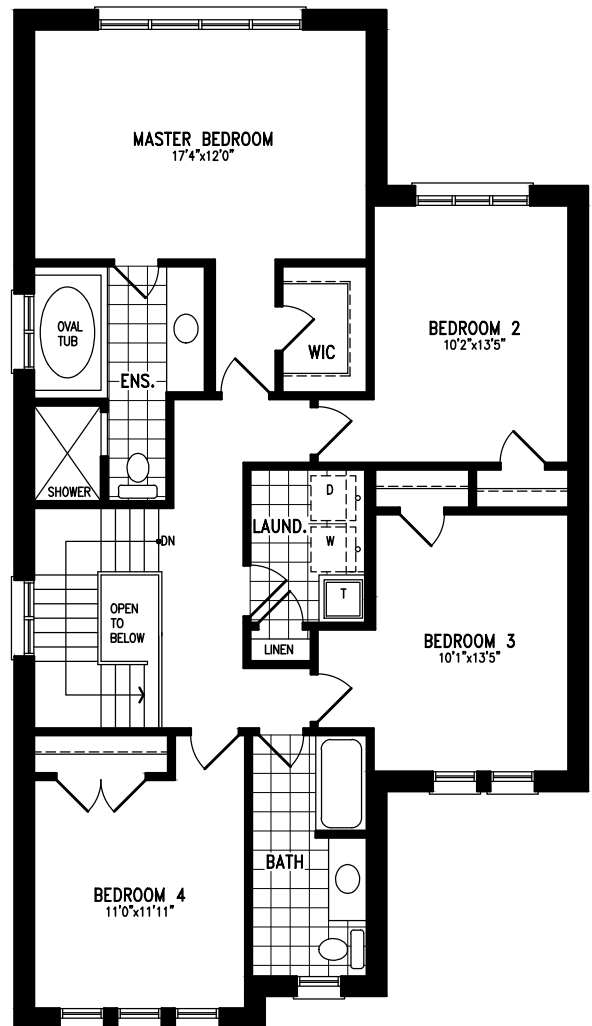

FEATURE HOME

BANTING ELEV. B
2350 SQ.FT.

LOT 1
66 WALTER TUNNY CRESCENT
EAST GWILLIMBURY

Ground Floor

Second Floor

FEATURE HOME

BIRKBECK ELEV. B
2398 SQ.FT.

LOT 3
70 WALTER TUNNY CRESCENT
EAST GWILLIMBURY

Ground Floor

Second Floor

FEATURE HOME

GLENGARY ELEV. B
2513 SQ.FT.

LOT 6
76 WALTER TUNNY CRESCENT
EAST GWILLIMBURY

Ground Floor

Second Floor