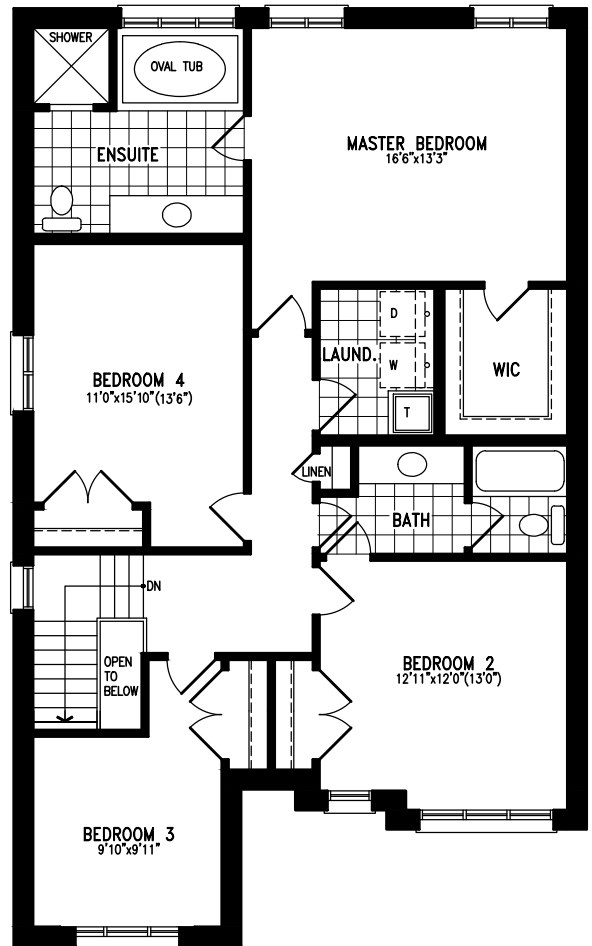

FEATURE HOME

BANTING ELEV. B
2350 SQ.FT.

LOT 1
66 WALTER TUNNY CRESCENT
EAST GWILLIMBURY

Ground Floor

Second Floor

FEATURE HOME

BIRKBECK ELEV. B
2398 SQ.FT.

LOT 3
70 WALTER TUNNY CRESCENT
EAST GWILLIMBURY

Ground Floor

Second Floor

FEATURE HOME

GLENGARY ELEV. B
2513 SQ.FT.

LOT 6
76 WALTER TUNNY CRESCENT
EAST GWILLIMBURY

Ground Floor

Second Floor