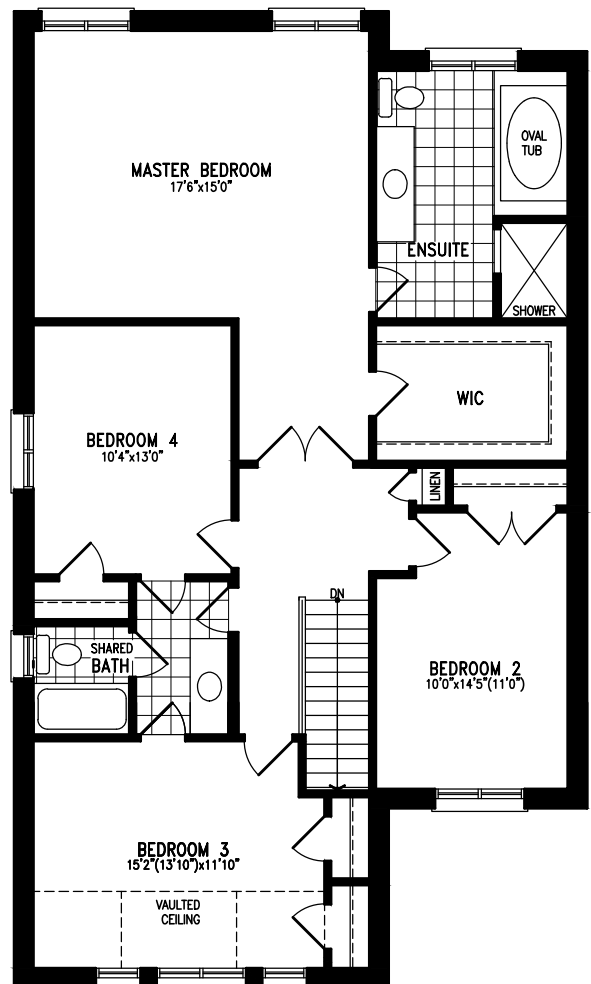

FEATURE HOME

BANTING ELEV. B
2350 SQ.FT.

LOT 1
66 WALTER TUNNY CRESCENT
EAST GWILLIMBURY

Ground Floor

Second Floor

FEATURE HOME

BIRKBECK ELEV. B
2398 SQ.FT.

LOT 3
70 WALTER TUNNY CRESCENT
EAST GWILLIMBURY

Ground Floor

Second Floor

FEATURE HOME

GLENGARY ELEV. B
2513 SQ.FT.

LOT 6
76 WALTER TUNNY CRESCENT
EAST GWILLIMBURY

Ground Floor

Second Floor