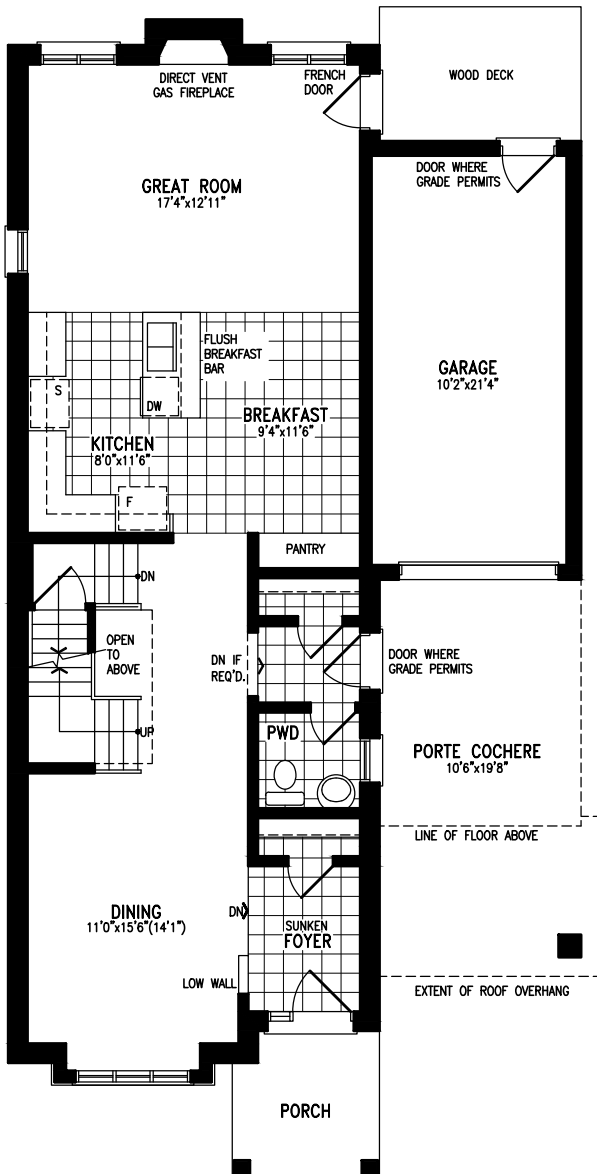

FEATURE HOME

BANTING ELEV. B
2350 SQ.FT.

LOT 1
66 WALTER TUNNY CRESCENT
EAST GWILLIMBURY

Ground Floor

Second Floor

FEATURE HOME

BIRKBECK ELEV. B
2398 SQ.FT.

LOT 3
70 WALTER TUNNY CRESCENT
EAST GWILLIMBURY

Ground Floor

Second Floor

FEATURE HOME

GLENGARY ELEV. B
2513 SQ.FT.

LOT 6
76 WALTER TUNNY CRESCENT
EAST GWILLIMBURY

Ground Floor

Second Floor