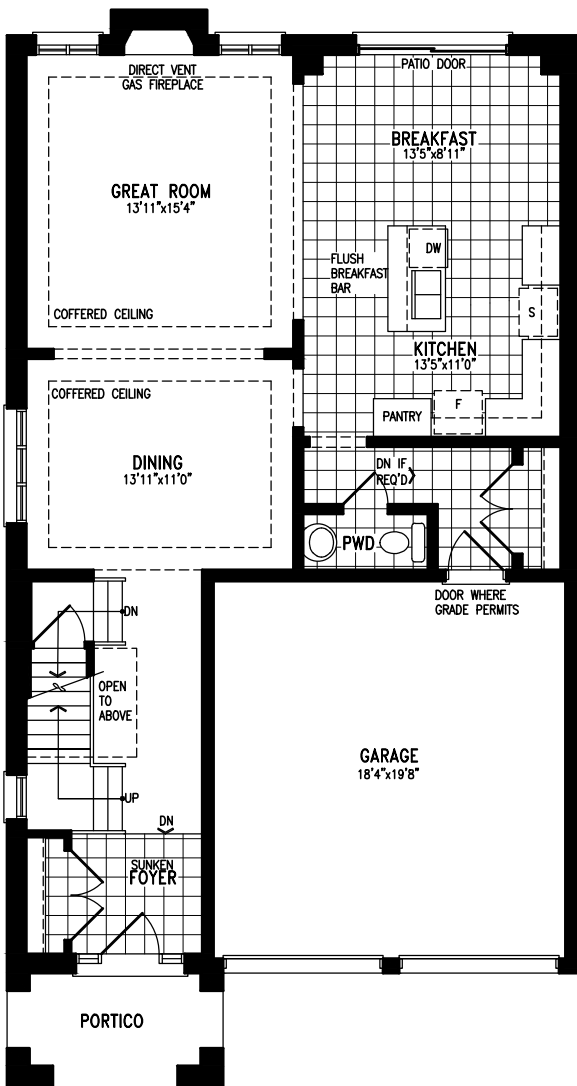

FEATURE HOME

BANTING ELEV. B
2350 SQ.FT.

LOT 1
66 WALTER TUNNY CRESCENT
EAST GWILLIMBURY

Ground Floor

Second Floor

FEATURE HOME

BIRKBECK ELEV. B
2398 SQ.FT.

LOT 3
70 WALTER TUNNY CRESCENT
EAST GWILLIMBURY

Ground Floor

Second Floor

FEATURE HOME

GLENGARY ELEV. B
2513 SQ.FT.

LOT 6
76 WALTER TUNNY CRESCENT
EAST GWILLIMBURY

Ground Floor

Second Floor