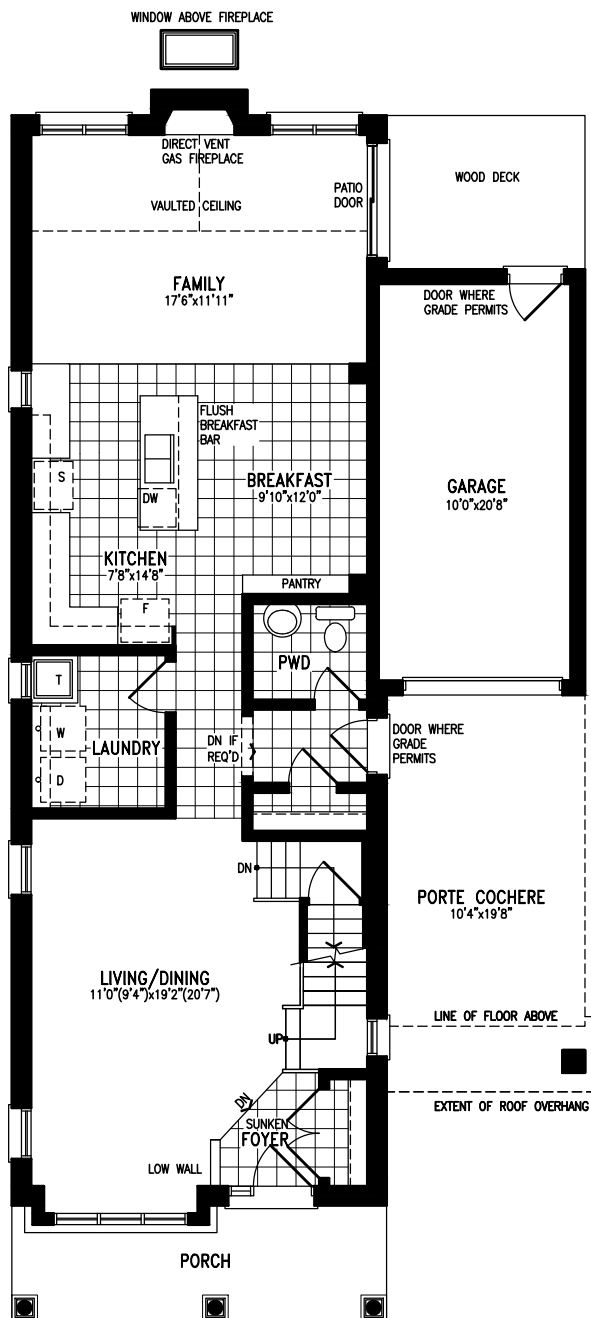

FEATURE HOME

BANTING ELEV. B
2350 SQ.FT.

LOT 1
66 WALTER TUNNY CRESCENT
EAST GWILLIMBURY

Ground Floor

Second Floor

FEATURE HOME

BIRKBECK ELEV. B
2398 SQ.FT.

LOT 3
70 WALTER TUNNY CRESCENT
EAST GWILLIMBURY

Ground Floor

Second Floor

FEATURE HOME

GLENGARY ELEV. B
2513 SQ.FT.

LOT 6
76 WALTER TUNNY CRESCENT
EAST GWILLIMBURY

Ground Floor

Second Floor